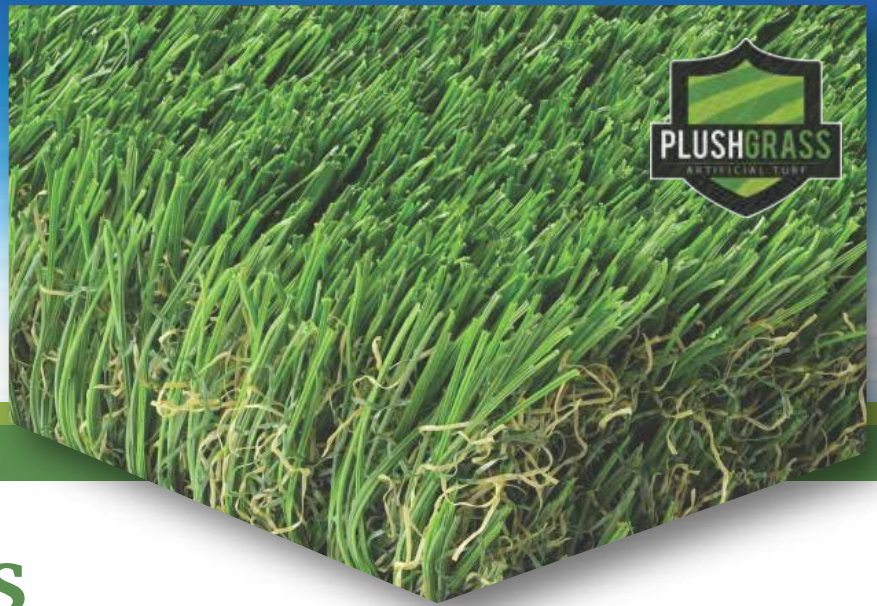

PLUSHGRASS PLUSH SPORT

Characteristics

Product Specification

Product Name	➔ Plush Sport
Color	➔ Field Green & Tan Blend
Application	➔ Residential; Commercial; Pets; Play
Roll Width	➔ 15ft
Roll Length	➔ Upon Request
Pile Height	➔ 1 1/4"
Total Weight	➔ 106oz

Fiber

Composition	➔ Polyethylene Polypropylene Curl
Type	➔ Monofilament Texturized Polypropylene
Dtex	➔ 9,500
Stitch Gauge	➔ 3/8 inch
Stitch Rate/m2	➔ 60,000
Fiber Face Weight	➔ 72oz/yd ²

Test

Toxicity	➔ Non-Toxic & Lead-Free
UV Stability	➔ Gray Scale 5
Flammability	➔ Non-Flammable
Turf Bind Strength	➔ 15lbs/Force
Permeability	➔ 40 Gal/min/yd ²
Rainfall Capacity	➔ > 100 inches/hour

Backing

Primary Backing	➔ Perforated Polypropylene
Secondary Backing	➔ Perforated Polyurethane

Infill

Envirofill	➔ + 2lbs/ft ²
------------	--------------------------

OUR GRASS IS ALWAYS GREENER

303-862-8065